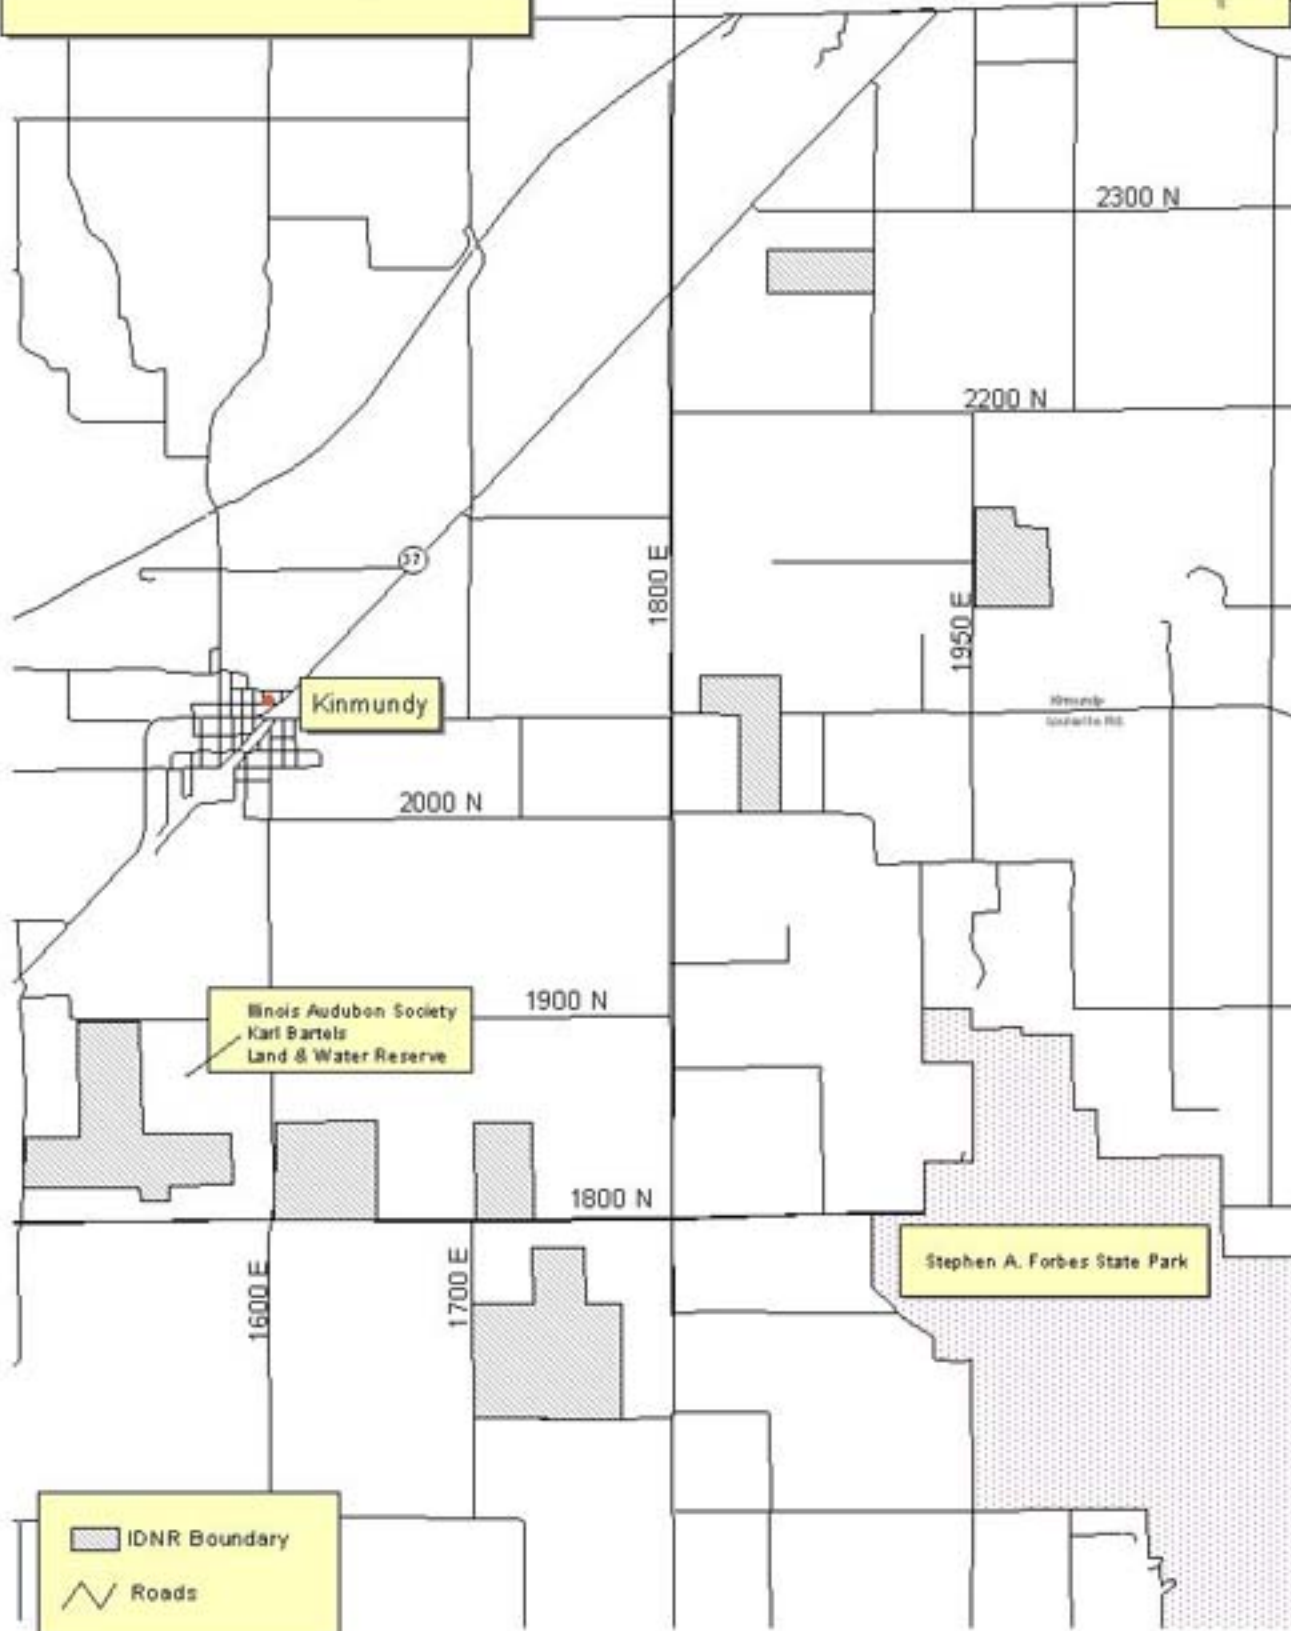

Prairie Ridge State Natural Area
Marion County

Kinmundy

Illinois Audubon Society
Karl Bartels
Land & Water Reserve

Stephen A. Forbes State Park

Legend:

- ▨ IDNR Boundary
- ~ Roads