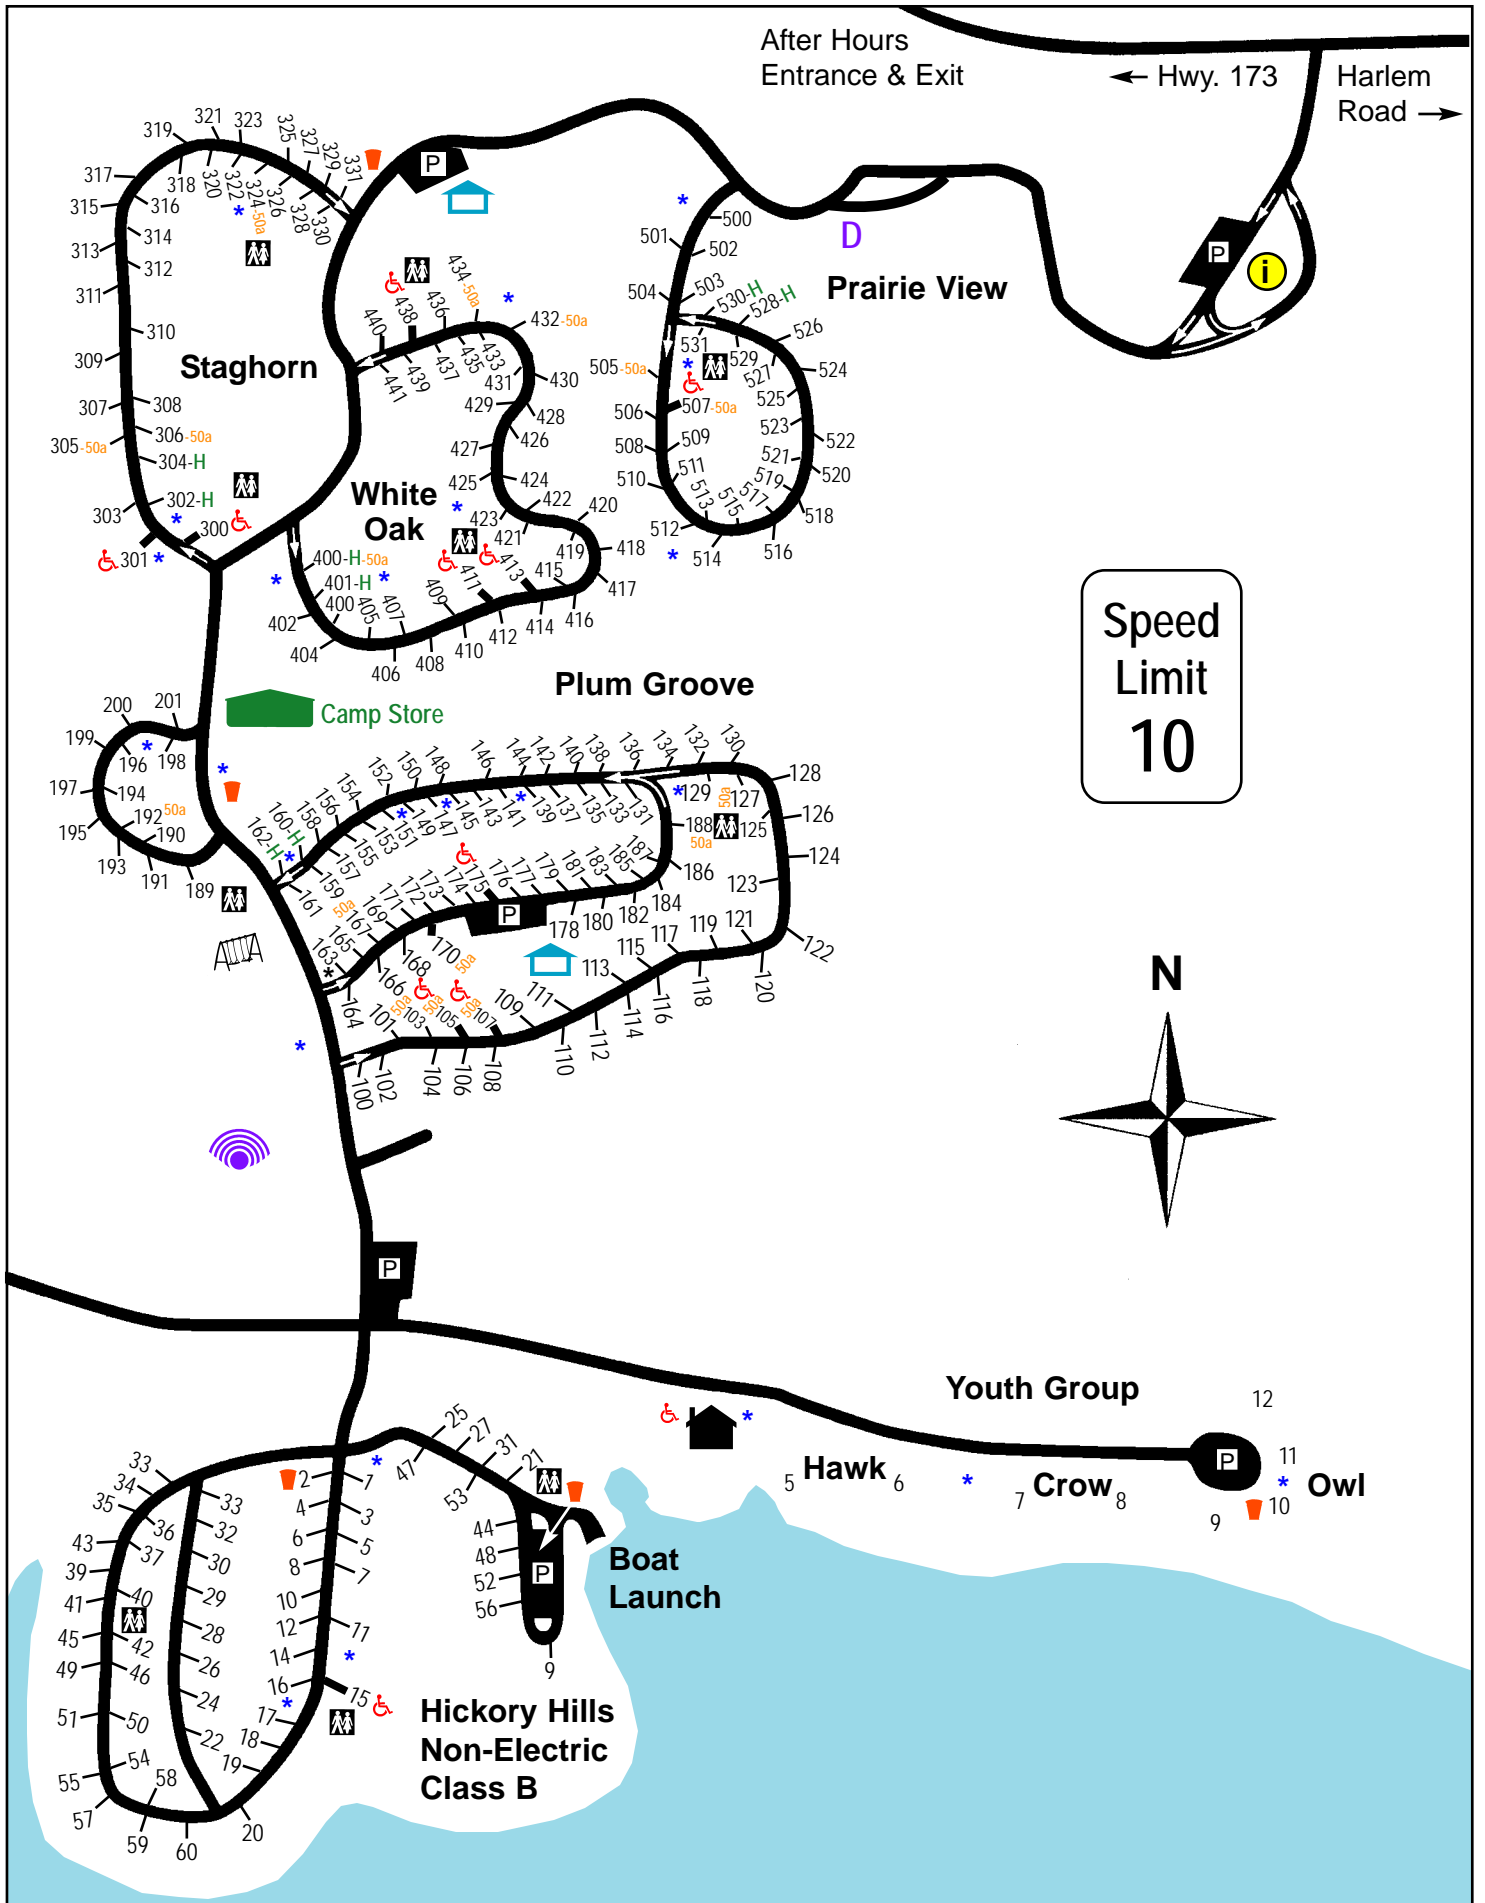

# ROCK CUT STATE PARK Campground Map

7318 Harlem Road • Loves Park, IL 61111 • 815.885.3311

## CAMPGROUND LEGEND

- |                 |                     |            |                 |
|-----------------|---------------------|------------|-----------------|
| Amphitheater    | Dump Station        | Outhouse   | Shower          |
| Cabin           | Handicap Accessible | Parking    | Trash/Recycling |
| Campground Host | Information         | Playground | Water Hydrant   |
| Camp Store      |                     |            |                 |