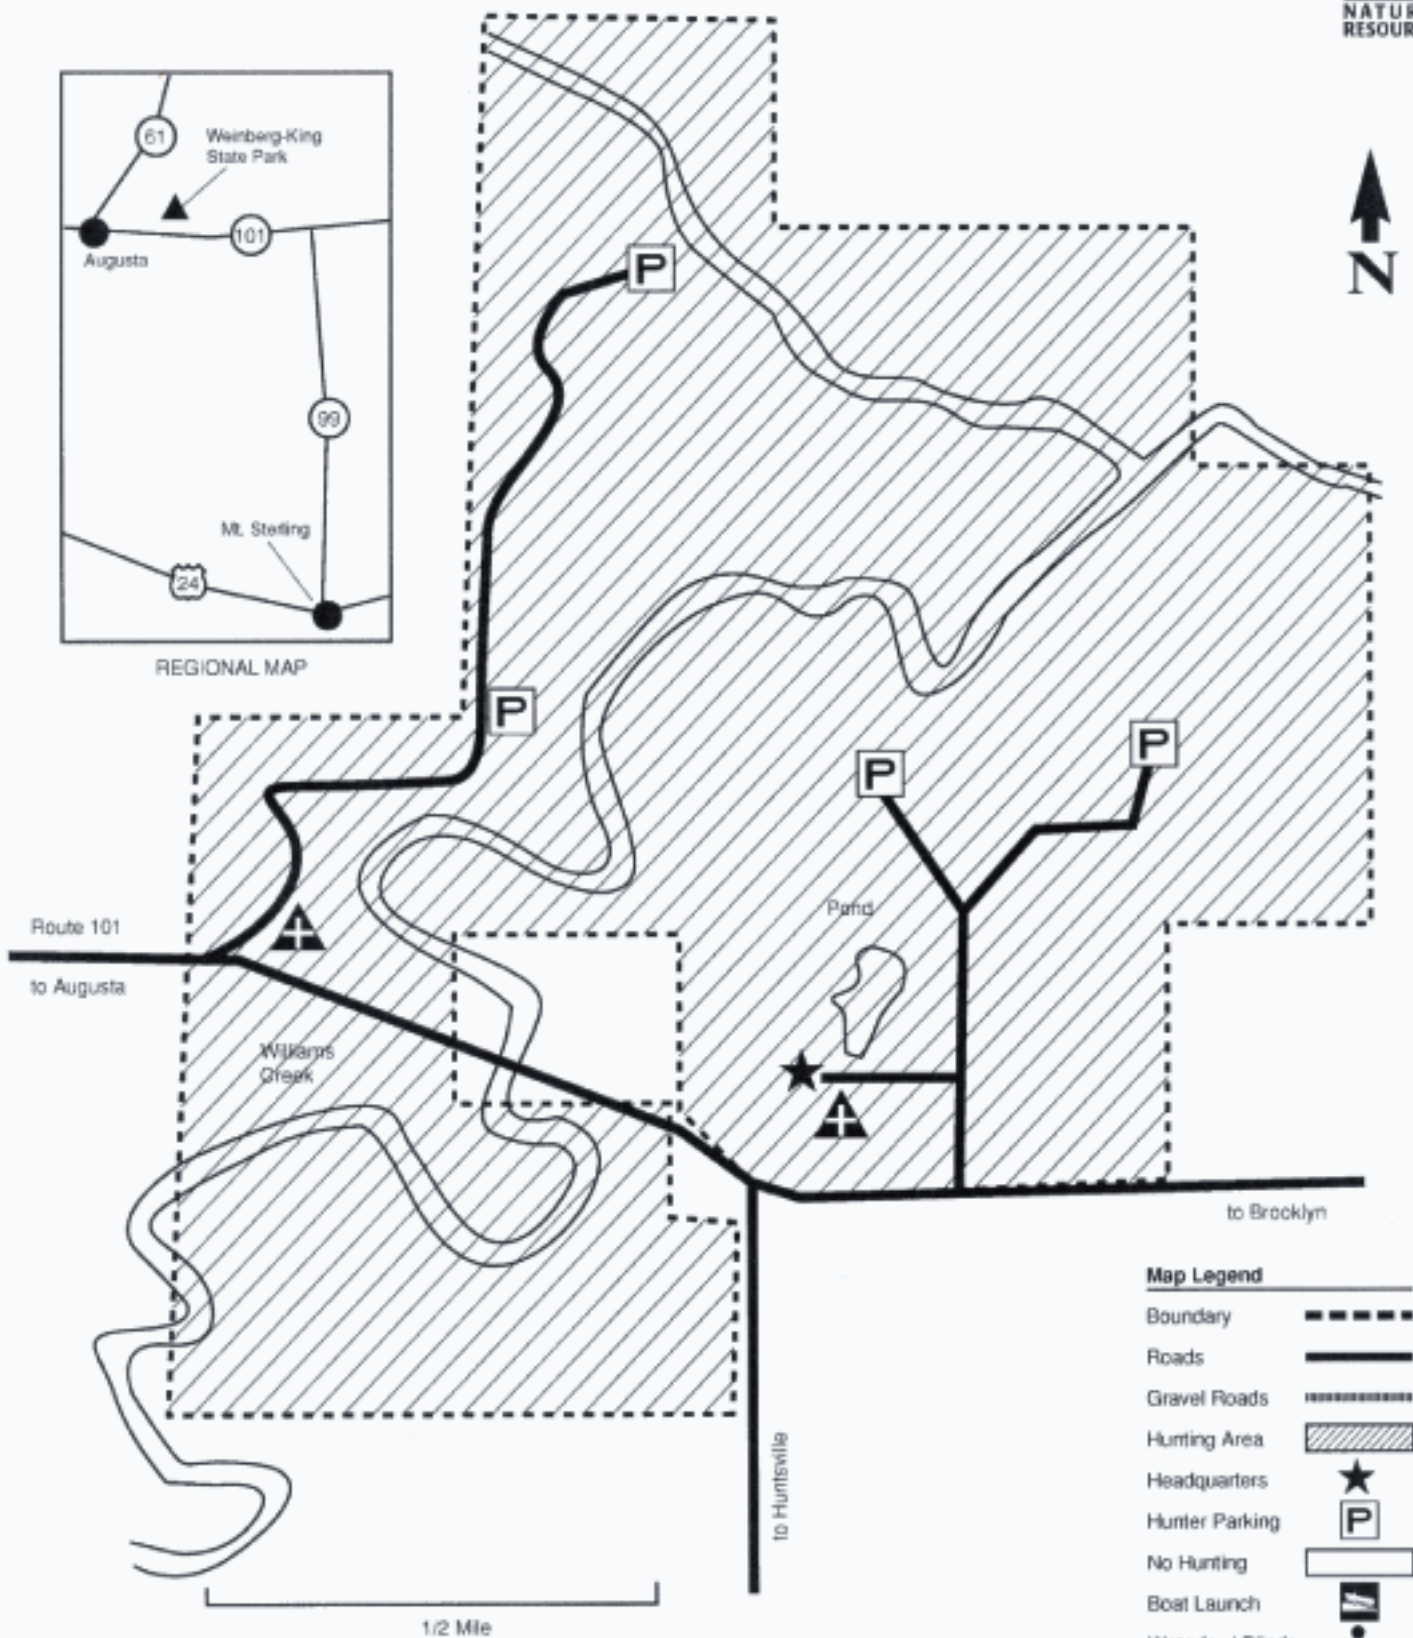

Weinberg-King State Park

State of Illinois Department of Natural Resources

REGIONAL MAP

Map Legend

- Boundary
- Roads
- Gravel Roads
- Hunting Area
- Headquarters
- Hunter Parking
- No Hunting
- Boat Launch
- Waterfowl Blinds
- Check Station
- State Boundary