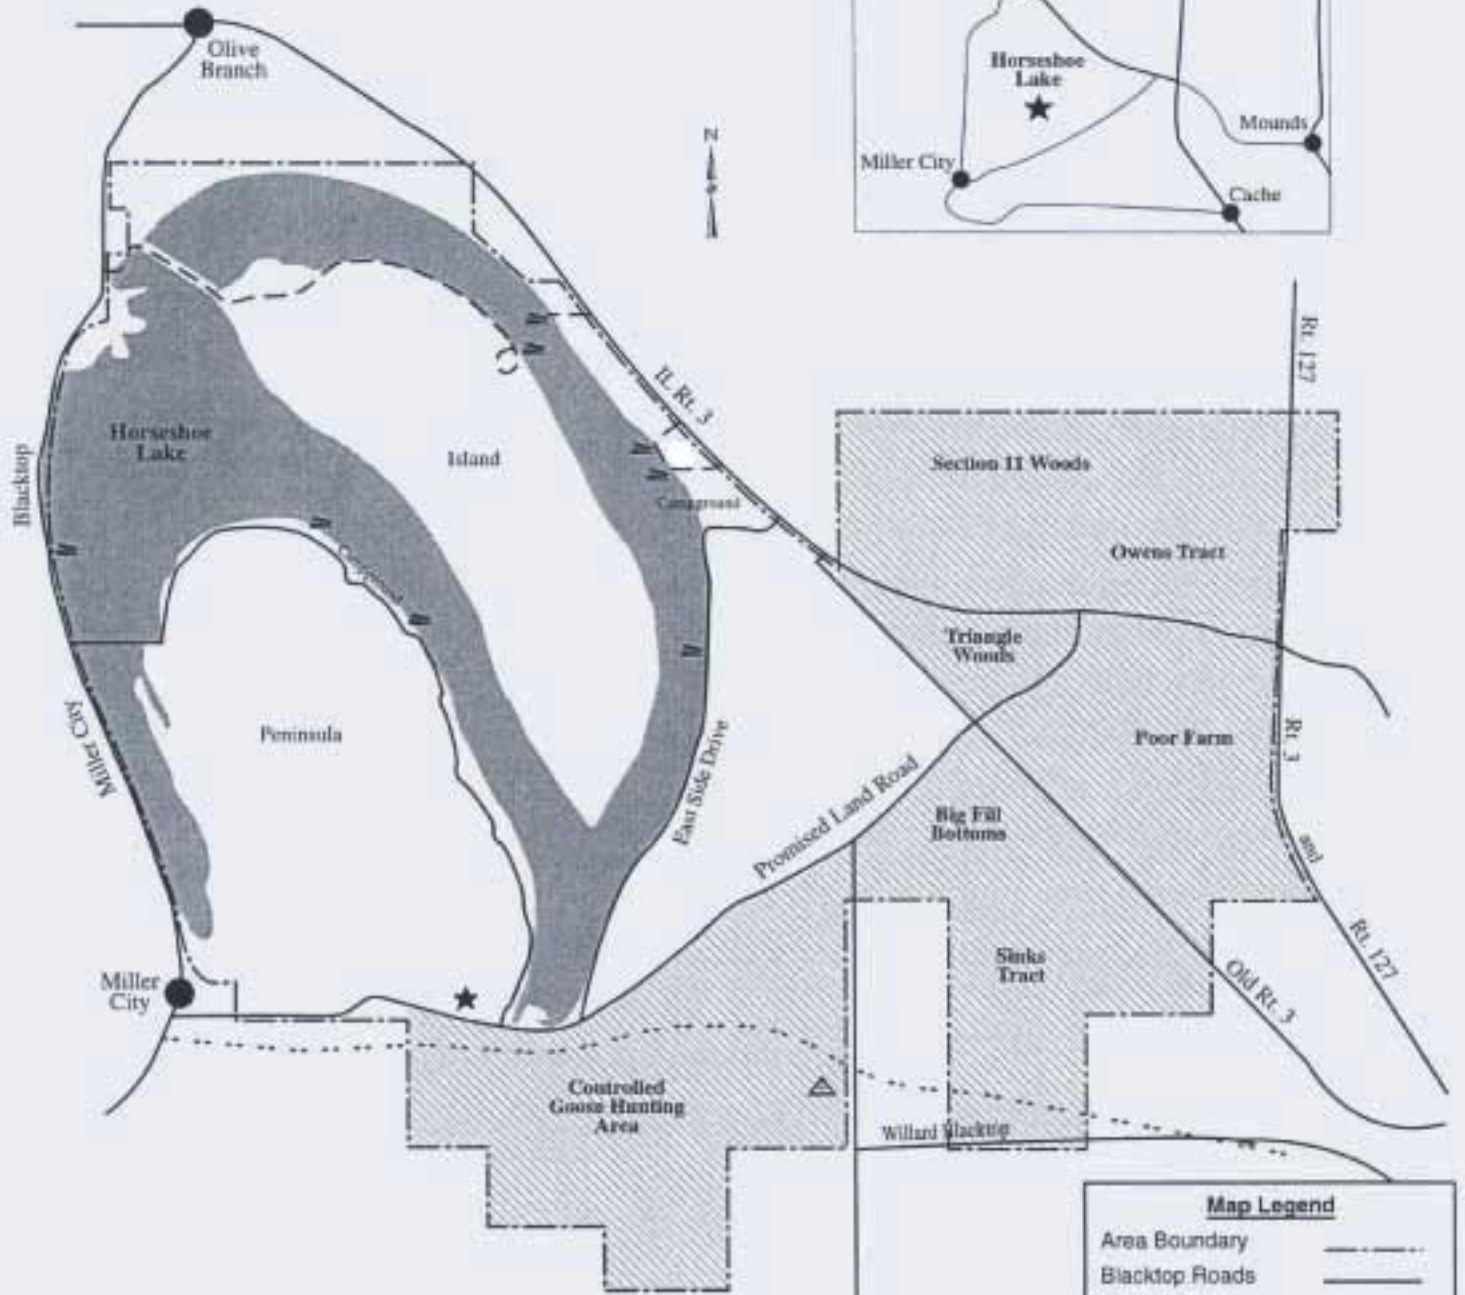

Horseshoe Lake Conservation Area

Map Legend

Area Boundary	-----
Blacktop Roads	=====
Gravel Roads	- - - - -
Hunting Area	▨▨▨▨▨
Headquarters	★
Boat Launch	≡
Check Station	△
Abandoned RR Tracks